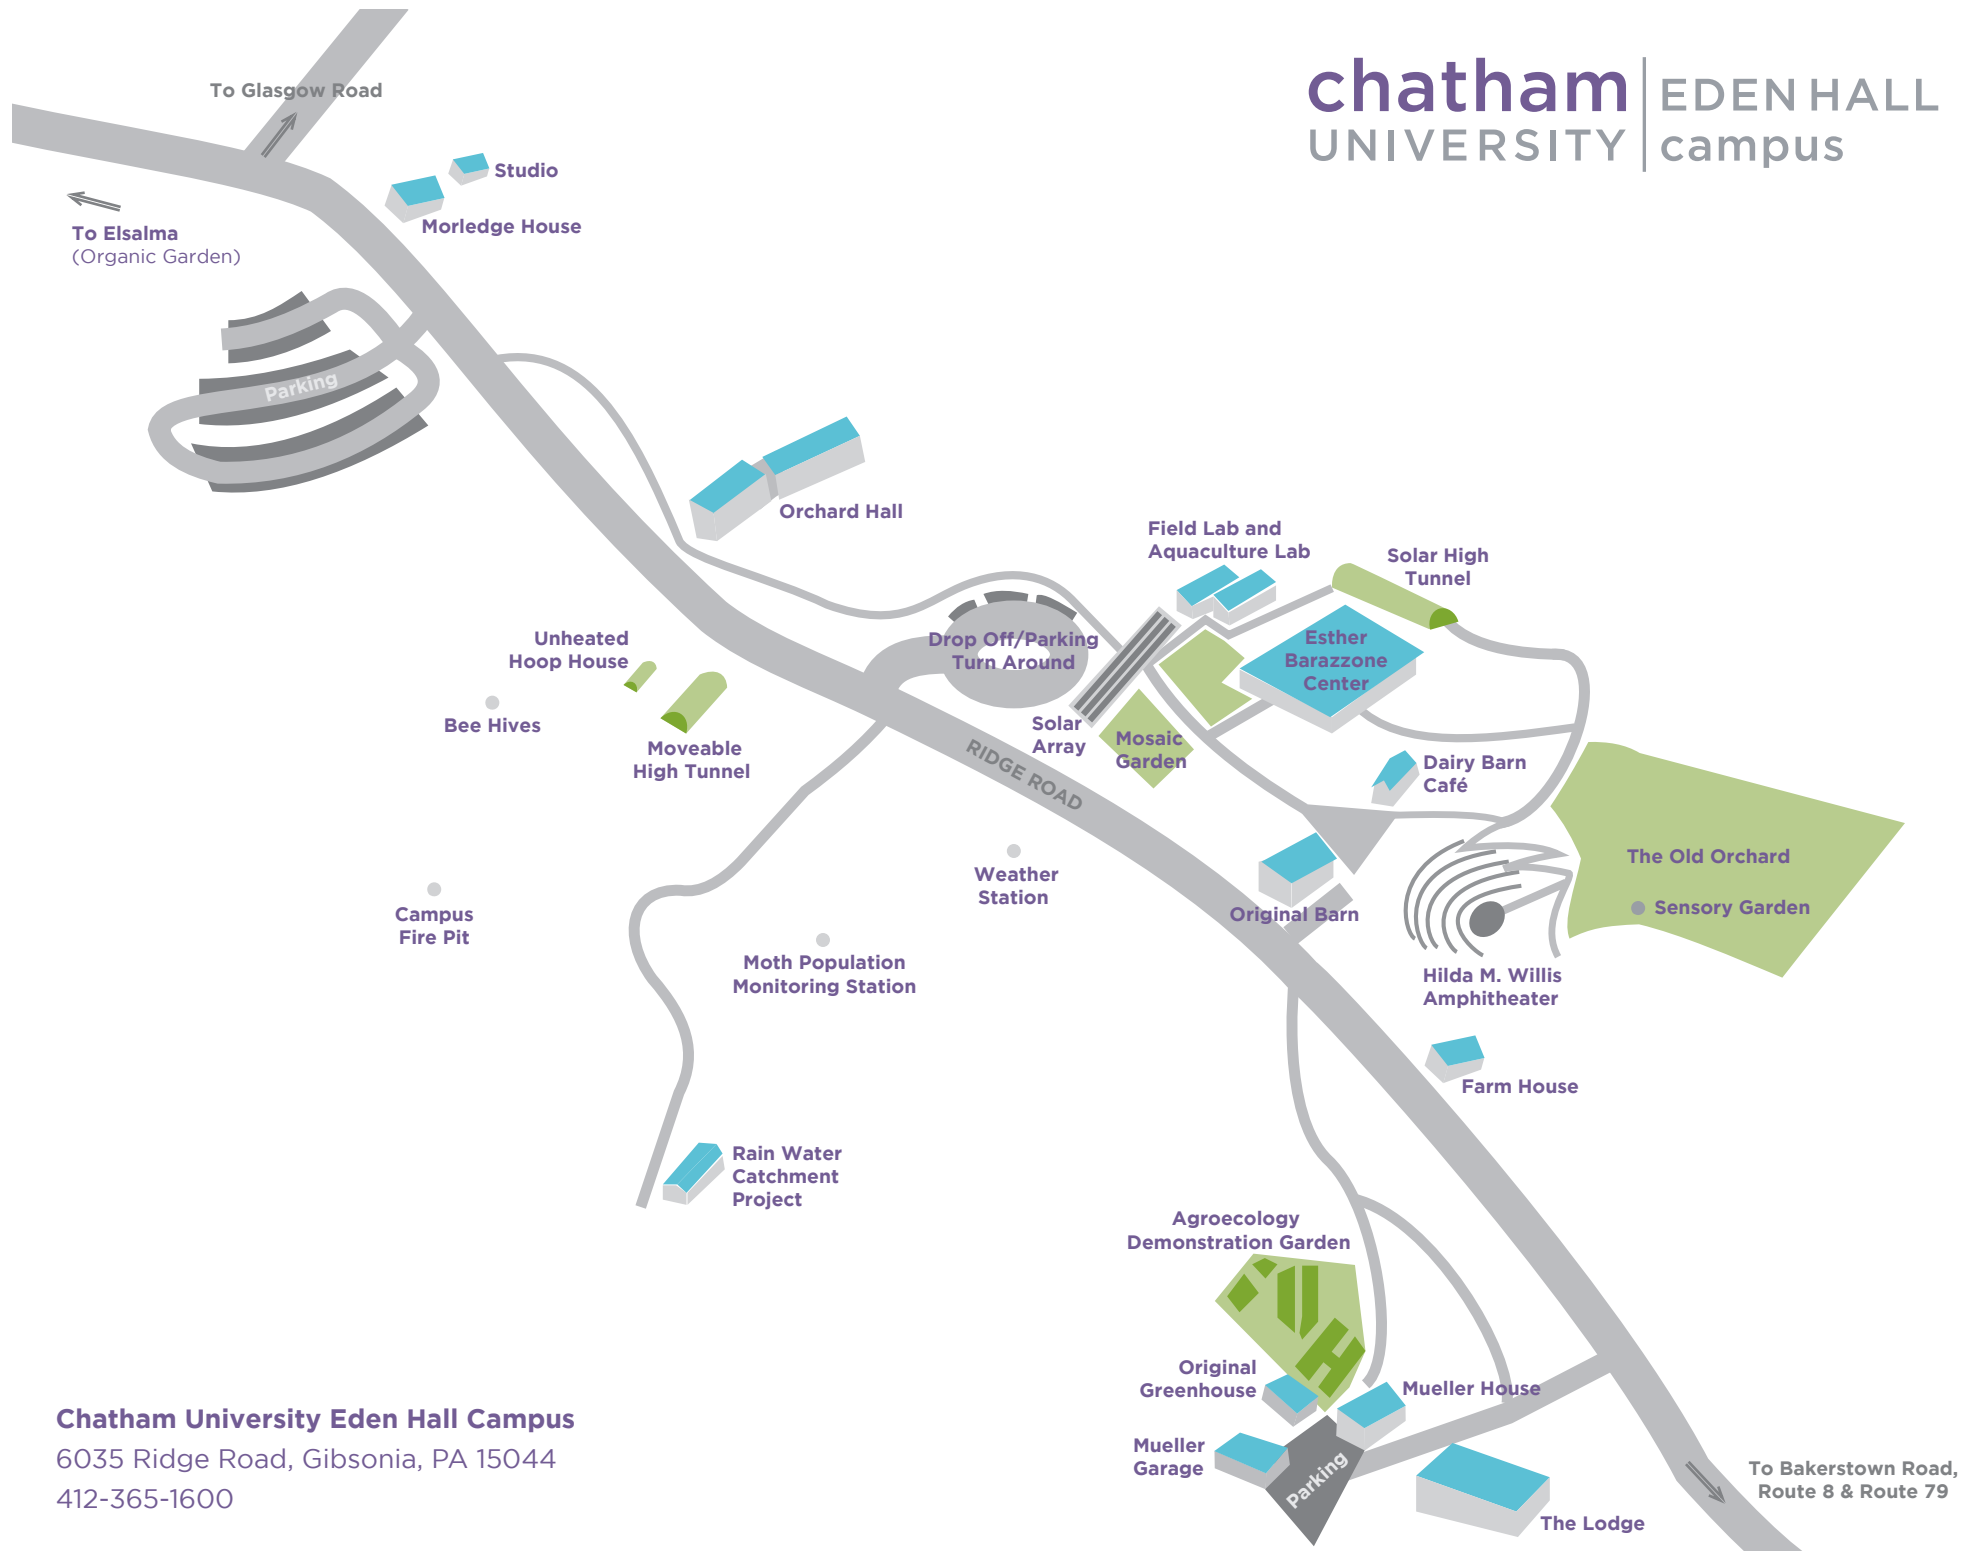

chatham UNIVERSITY | EDEN HALL campus

Chatham University Eden Hall Campus
6035 Ridge Road, Gibsonia, PA 15044
412-365-1600

Directions to Eden Hall Campus:

From Chatham Shadyside Campus:

- Turn right on Fifth Avenue from Woodland Road.
- Fifth Avenue becomes becomes PA-8/ Blue Belt.
- Follow PA-8/Blue Belt/Washington Road to Allegheny River Boulevard. Turn left toward Highland Park Bridge.
- Exit Highland Park Bridge to Route 28S.
- Exit at Route 8.
- Follow Route 8 North to Butler (14 miles).
- Take the Bakerstown Road/Red Belt Exit adjacent to Bakerstown Feed & Garden Center (Heckert Road).
- At first stop sign, turn left onto the Red Belt/Bakerstown Road.
- Follow the Red Belt to Ridge Road and turn right. Eden Hall is ½ mile ahead on your left.

From Downtown Pittsburgh:

- Follow Interstate 279 North; merge onto I-79 North.
- Take Exit 75 to US 19 South/Warrendale.
- Turn right at Red Belt to Warrendale Bakerstown Road. Continue straight through stoplight intersection.
- At Wallace Road intersection, turn left and continue to Red Belt/Warrendale Bakerstown Road.
- At intersection at end of road, turn left and continue to Red Belt/Bakerstown Road.
- Follow for three miles and turn left at Ridge Road. Eden Hall is ½ mile ahead on your left.

From the East:

- Follow the Pennsylvania Turnpike/I-76 East to Ohio. Take Exit 39 for PA Route 8 North to Butler.
- Merge onto Route 8/William Flynn Highway.
- Follow Route 8 North to Butler.
- Take the Bakerstown Road/Red Belt Exit adjacent to Bakerstown Feed & Garden Center (Heckert Road).
- At first stop sign, turn left onto the Red Belt/Bakerstown Road.
- Follow the Red Belt to Ridge Road and turn right. Eden Hall is ½ mile ahead on your left.